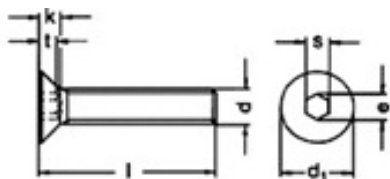

PRODUCT SHEET

Description:

Insex Screw, M4x35mm, Stainless Steel A2, DIN 7991, W/Hex

Item number:

12.04.280-0

Units	Box	Carton	HS Code	Barcode
Pcs.		500	7318155290	 5704866440622

d	M 4
l	35
b	14
d1	8
max.	
e	2,67
k	2,3
max.	
s	2,5
t	1,8

SISO A/S

Mileparken 11
DK-2740 Skovlunde
Denmark
VAT: DK 24786013

Phone +45 45 830 900

www.siso.dk
siso@siso.dk

Danske Bank
Nytorv Branch
Copenhagen
SWIFT: DABADKKK

Account no.
4180 3112 112936
IBAN Account
DK7230003112112936